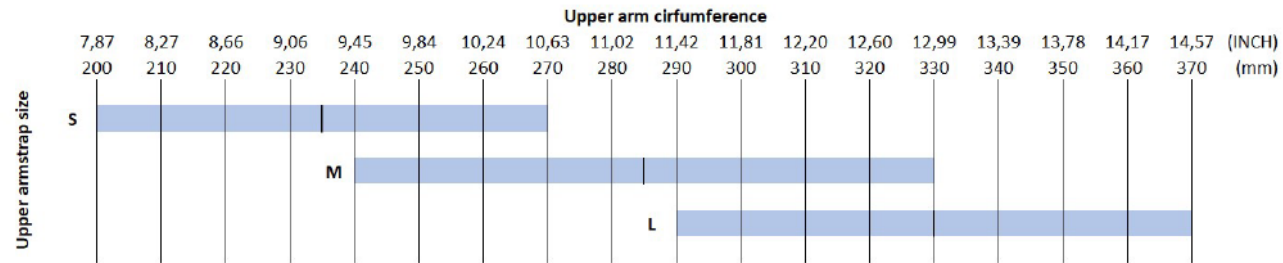

## How to measure

- Cord in 3 lengths – 80, 90, 100 cm
- Measure from the top of the belt to the outer part of the shoulder bone (acromium) and from acromium to the wrist. Deduct 15 cm.
- If in doubt of which length to choose, take the longer one.

# Arm straps

If in doubt about 2 sizes, take the smaller one

## Upper Arm strap

Measured at the widest point