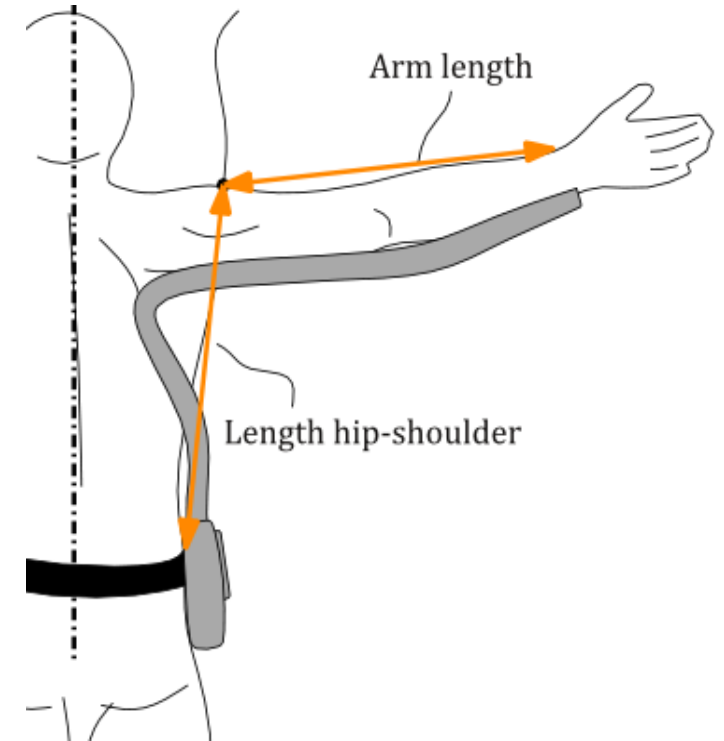

# Carbonhand® glove size

6 sizes – XS, S, M, L, XL, XLW. Sizes slightly smaller than SEM Glove – fits smaller hands.

## How to measure

- Cord in 3 lengths – 80, 90, 100 cm
- Measure from the top of the belt to the outer part of the shoulder bone (acromium) and from acromium to the wrist. Deduct 15 cm.
- If in doubt of which length to choose, take the longer one.

## Upper Arm strap

Measured at the widest point

## Lower arm strap

Measured 140mm from the wrist line (5.5 inches)