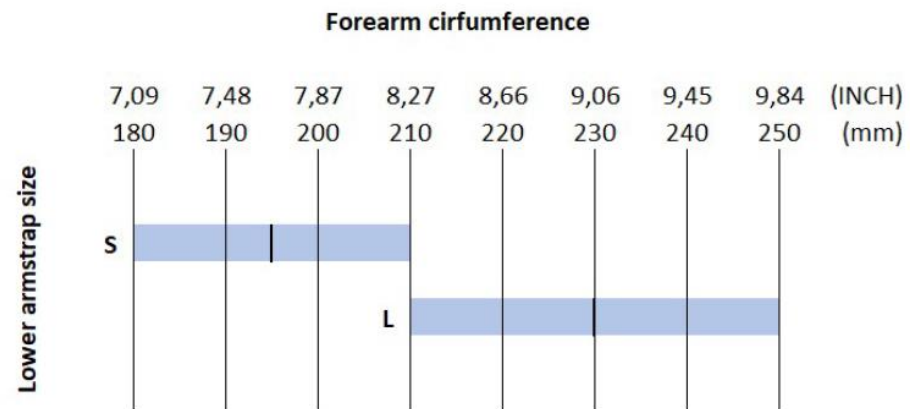

## How to measure

- Cord in 3 lengths – 80, 90, 100 cm
- Measure from the top of the belt to the outer part of the shoulder bone (acromium) and from acromium to the wrist. Deduct 15 cm.
- If in doubt of which length to choose, take the longer one.

# Arm straps

If in doubt about 2 sizes, take the smaller one

## Upper Arm strap

Measured at the widest point

## Lower arm strap

Measured 140mm from the wrist line (5.5 inches)