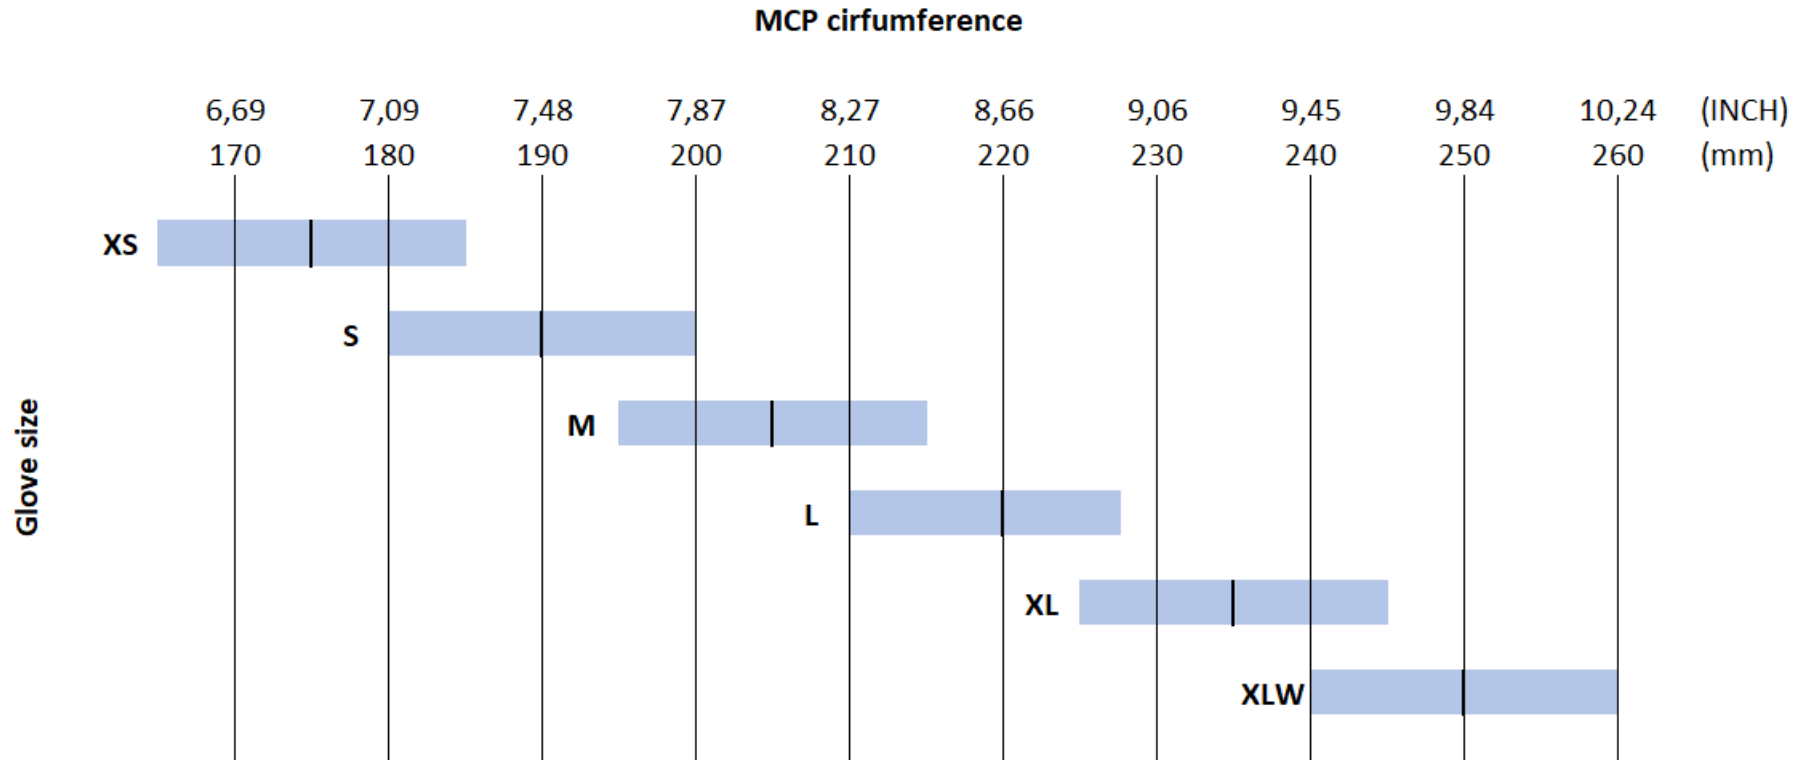

# Carbonhand® glove size

6 sizes – XS, S, M, L, XL, XLW. Sizes slightly smaller than SEM Glove – fits smaller hands.

## How to measure

- Cord in 3 lengths – 80, 90, 100 cm
- Measure from the top of the belt to the outer part of the shoulder bone (acromium) and from acromium to the wrist. Deduct 15 cm.
- If in doubt of which length to choose, take the longer one.

## Upper Arm strap

Measured at the widest point

## Lower arm strap

Measured 140mm from the wrist line (5.5 inches)